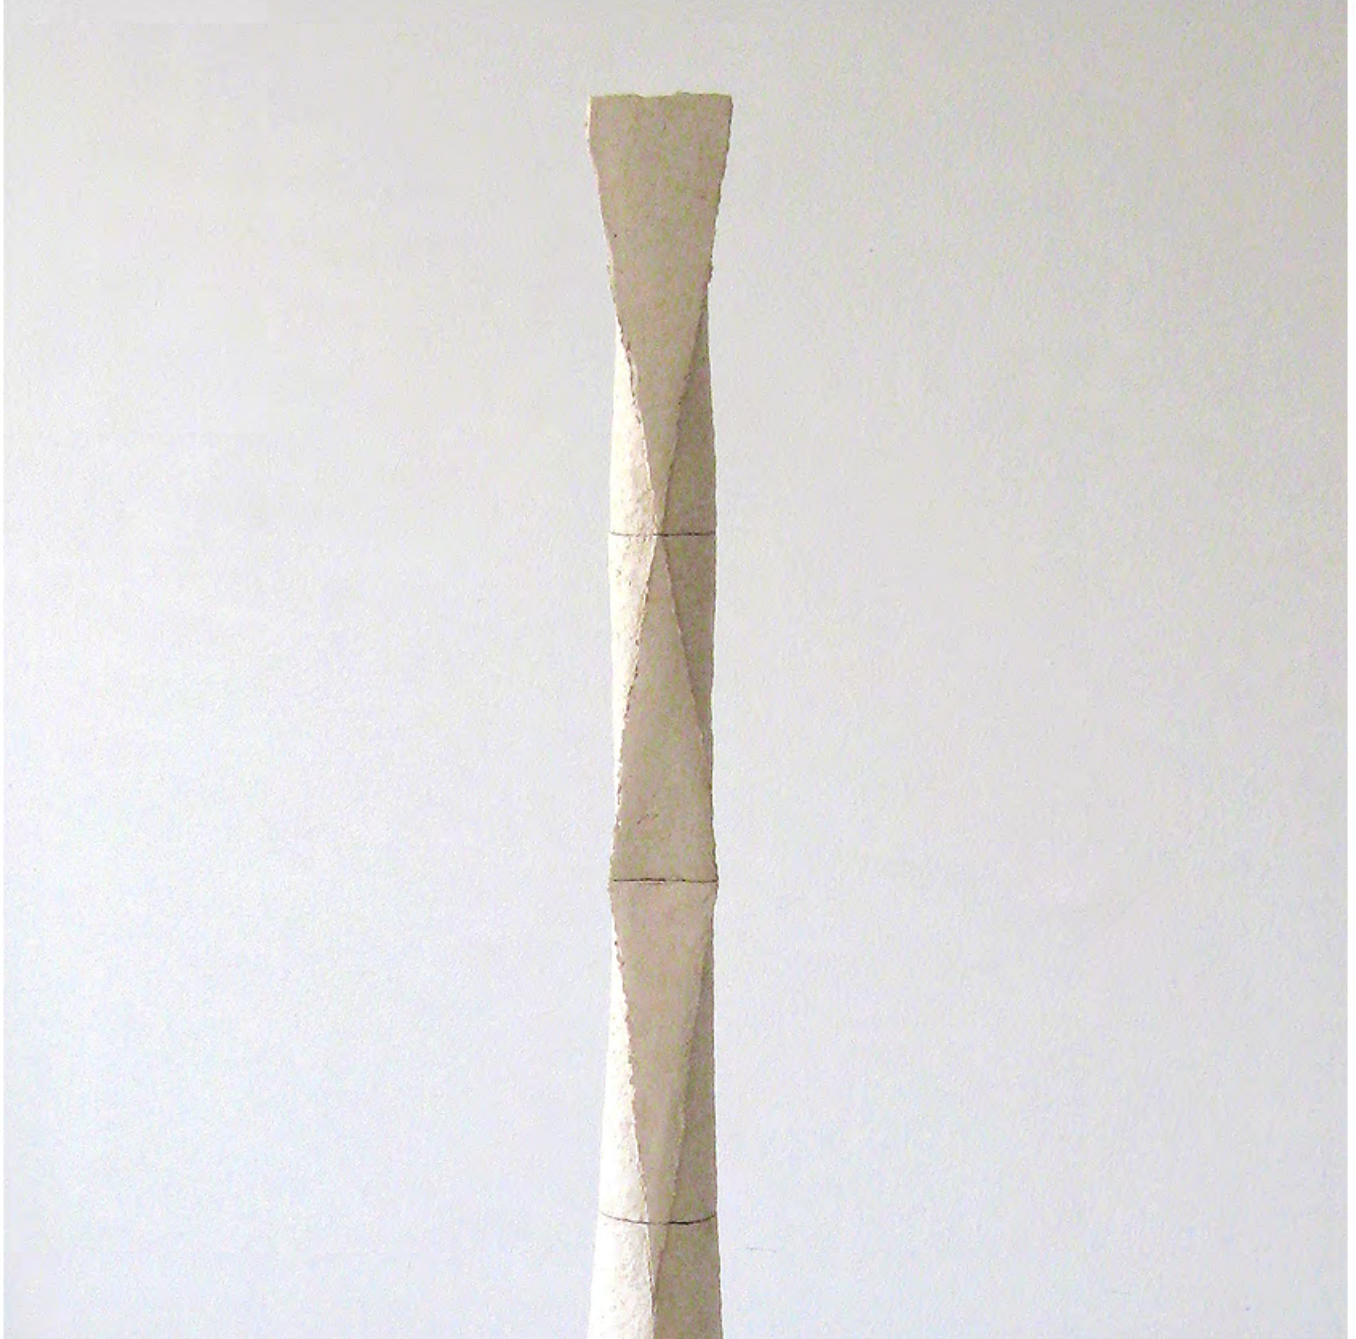

Ayano Ohmi
Inventory #Ohmi41

cocobolo Ceramics Art & Design

195 Chrystie Street Suite 402D NYC Tel 212-982-9288 Cell 917-847-7846 www.cocobolodesign.com