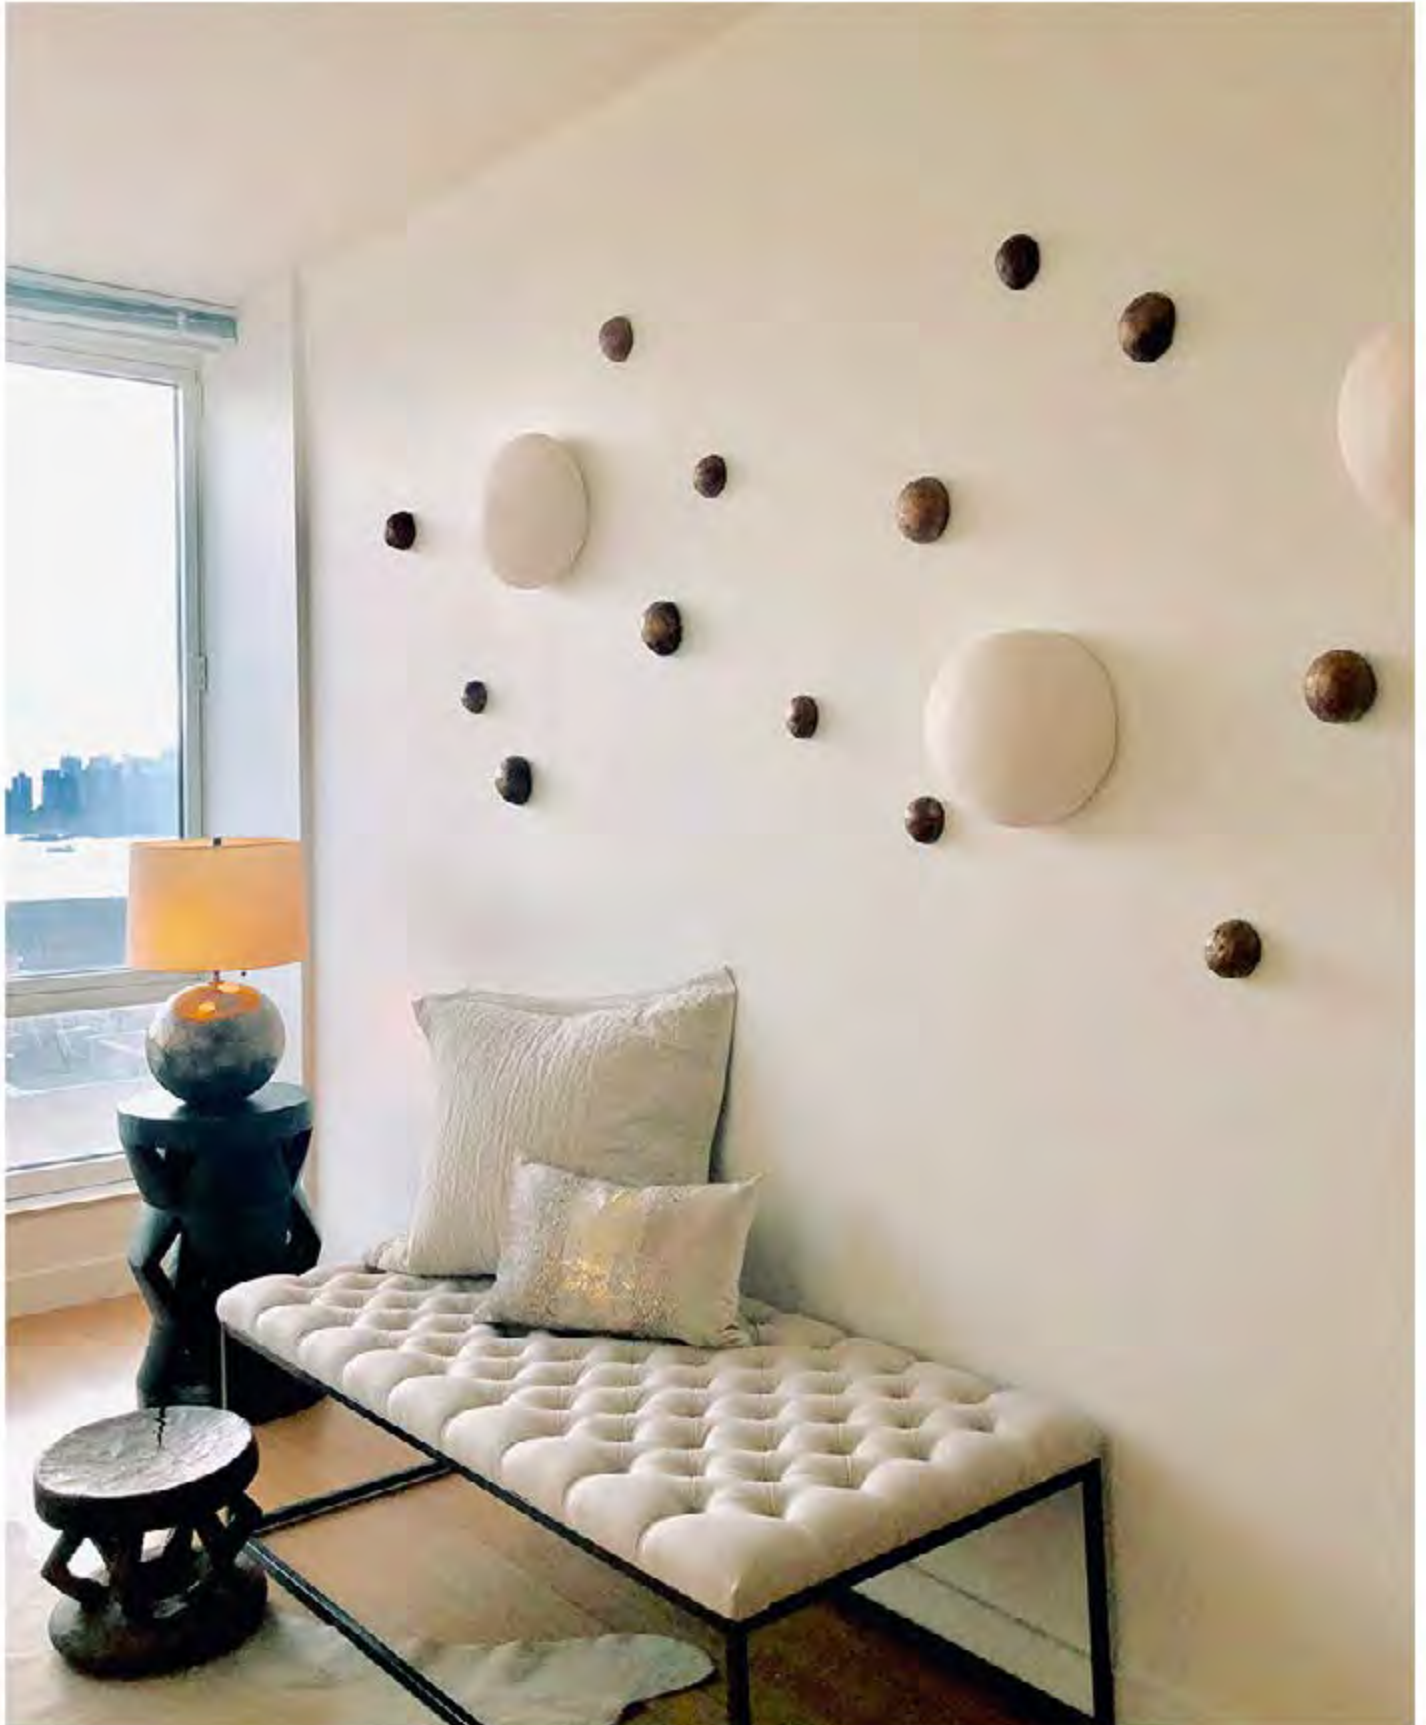

Stacy Cushman
Bubble Wall Installation #Cushman81_96

cocobolo Ceramics Art & Design

195 Chrystie Street Suite 402D NYC Tel 212-982-9288 Cell 917-847-7846 www.cocobolodesign.com