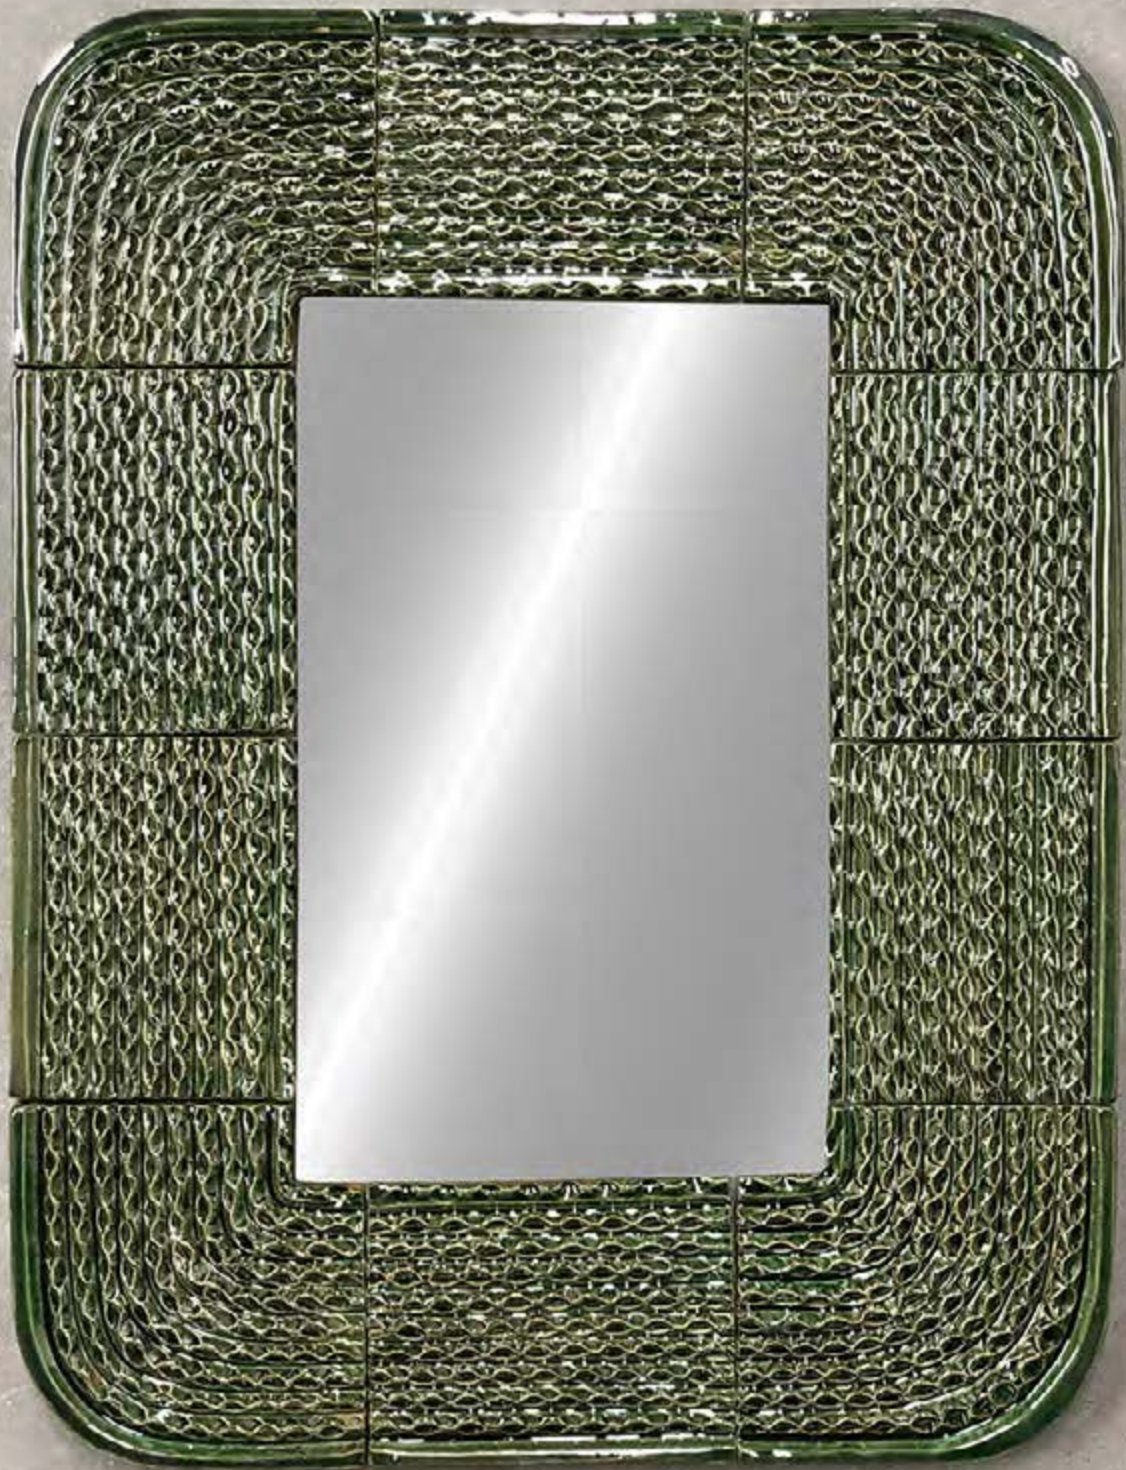

Arbiter Collection
Mirror Inventory #216

cocobolo Ceramics Art & Design

195 Chrystie Street Suite 402D NYC Tel 212-982-9288 Cell 917-847-7846 www.cocobolodesign.com