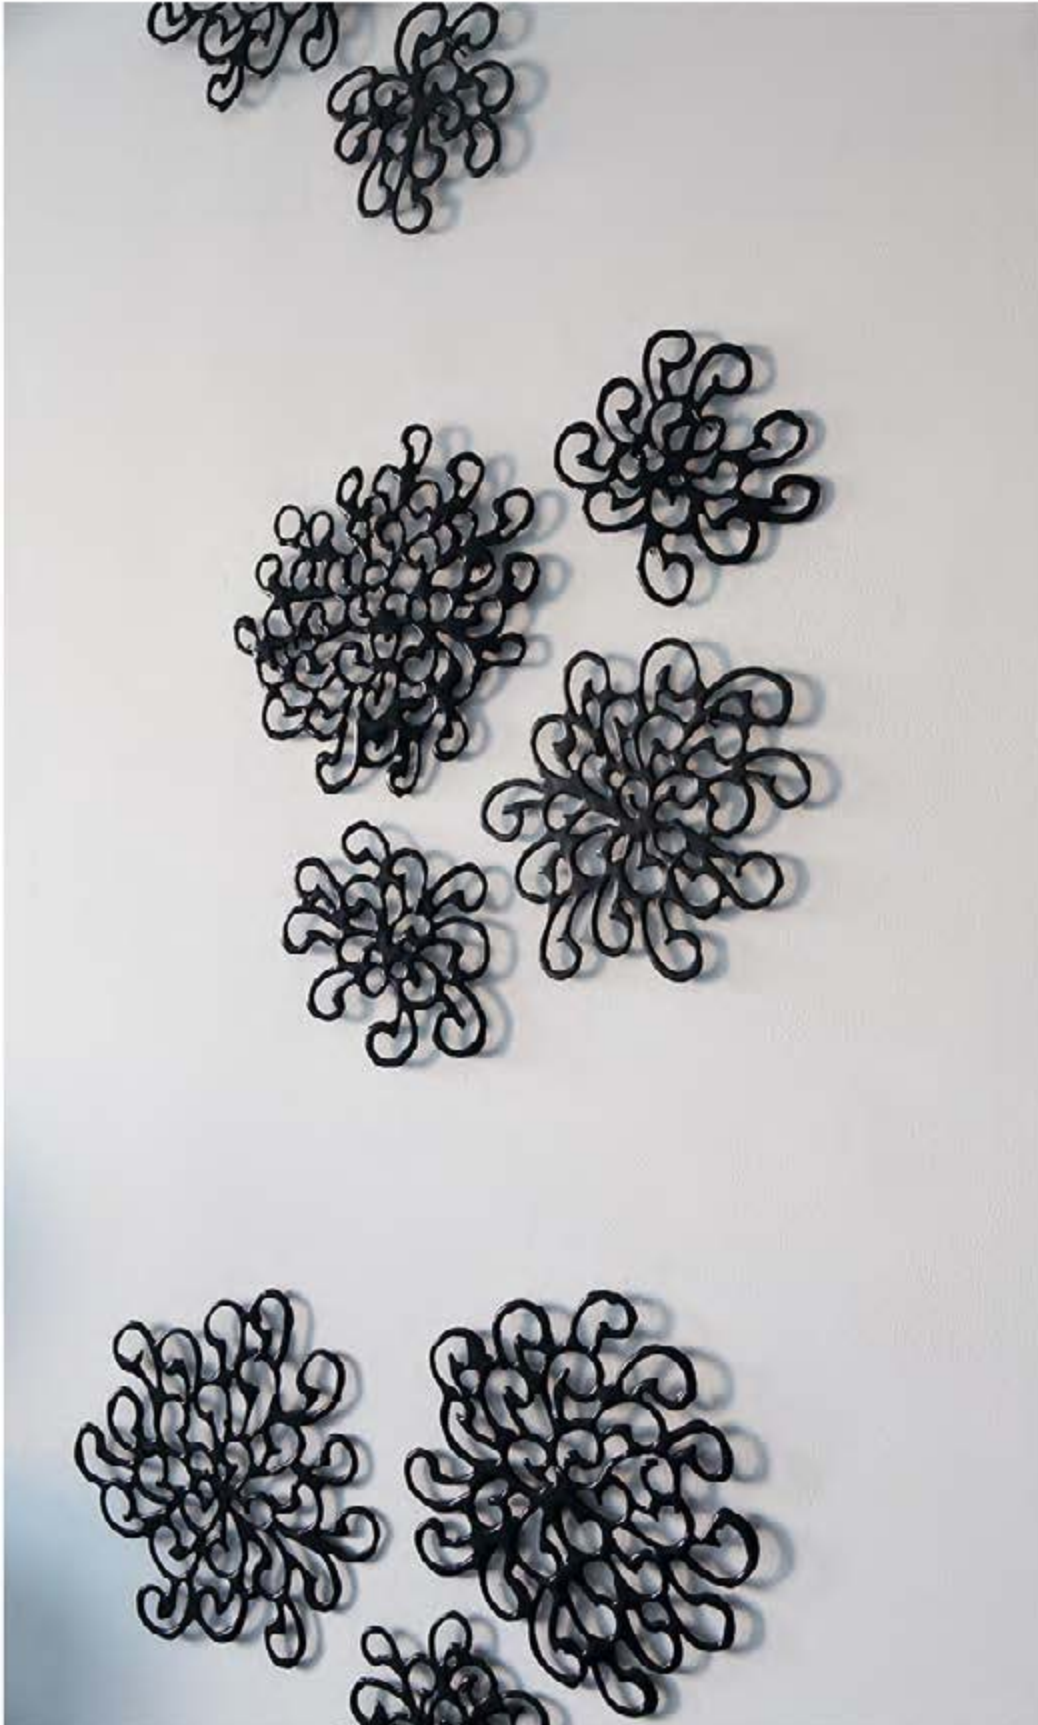

Lea Nordstrom
Chrysanthemum Wall Installation Inventory #Nordstrom227

cocobolo Ceramics Art & Design

195 Chrystie Street Suite 402D NYC Tel 212-982-9288 Cell 917-847-7846 www.cocobolodesign.com