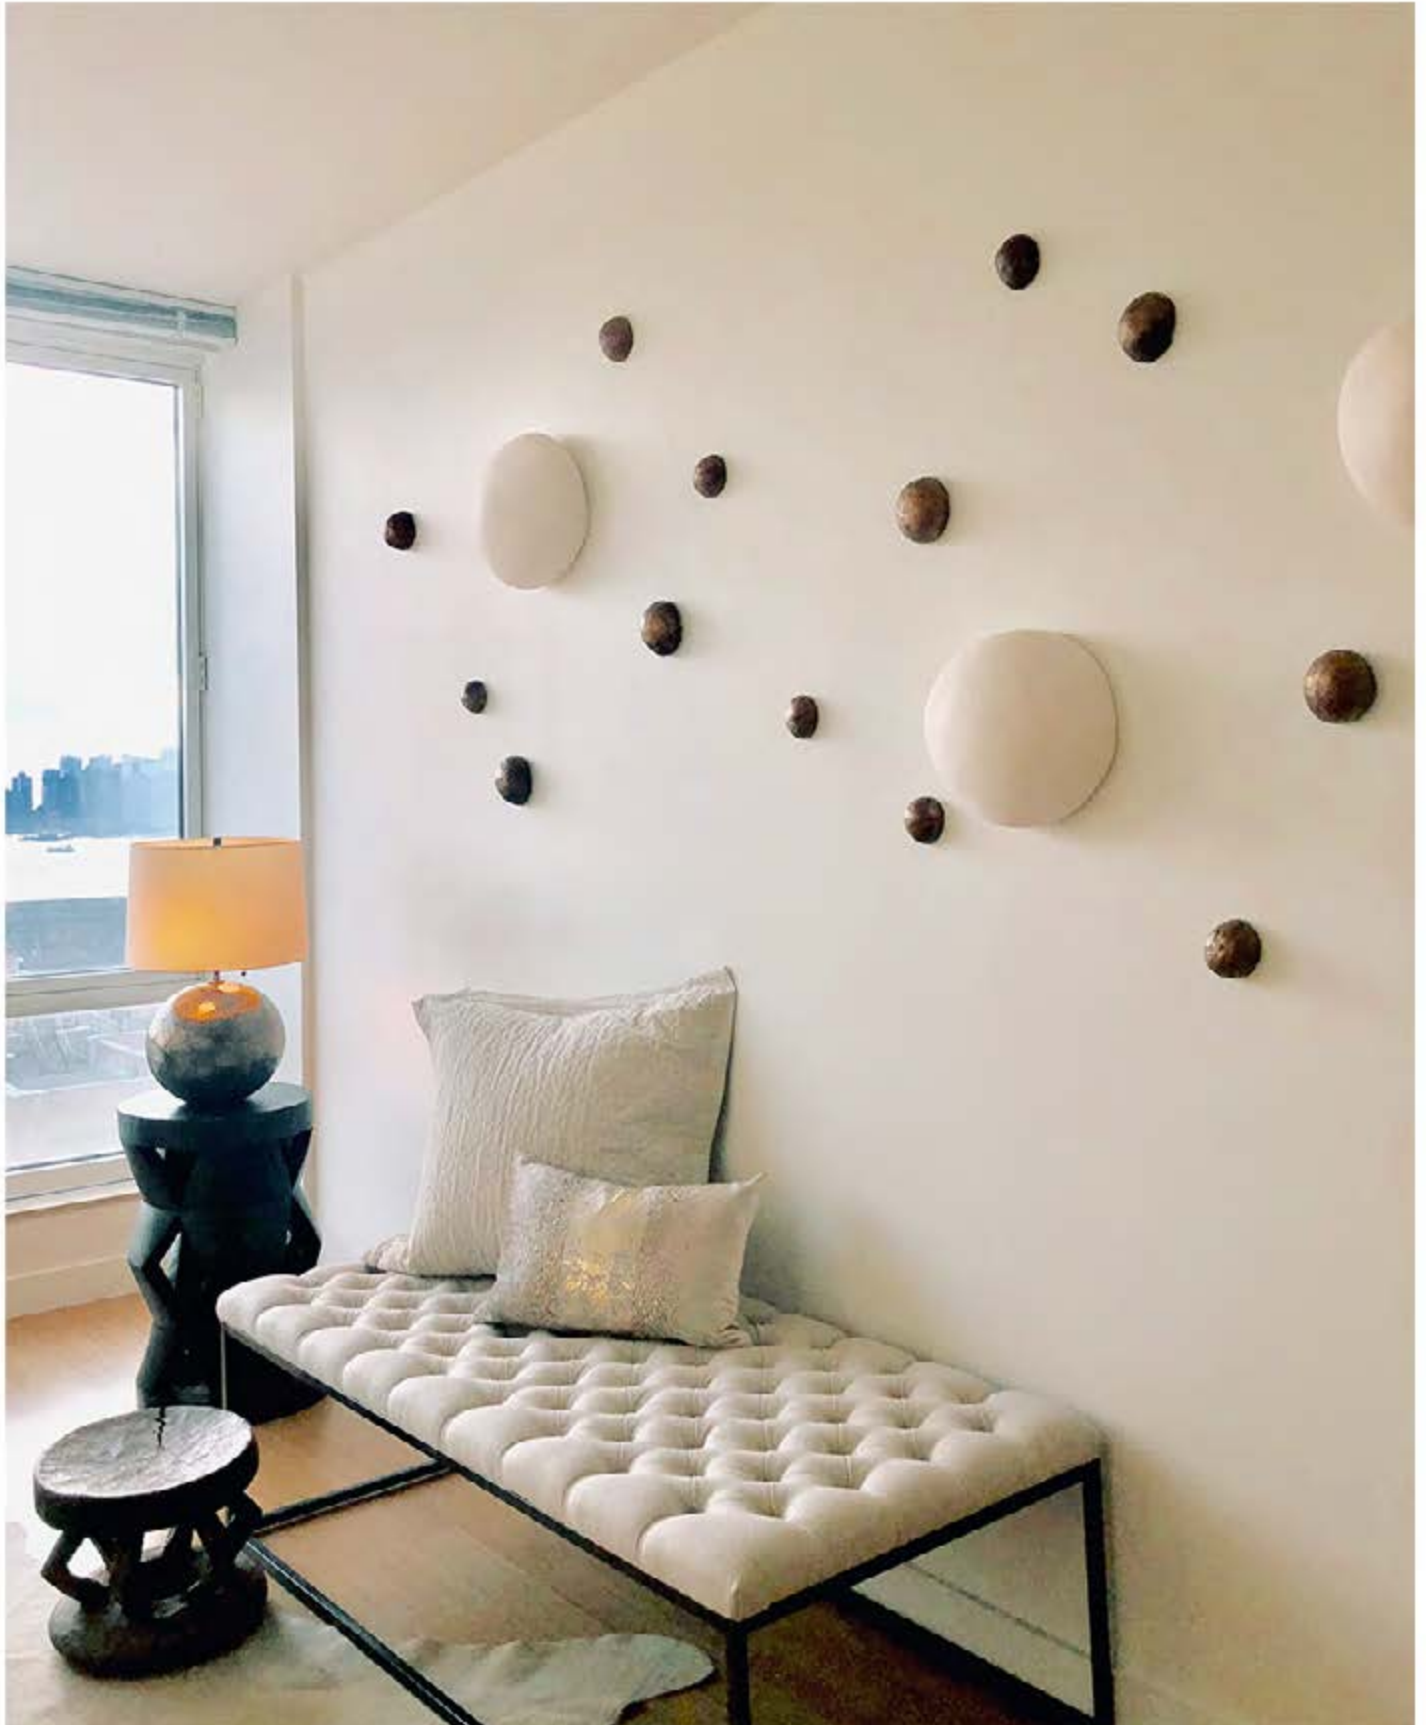

Stacy Cushman
Bubble Wall Installation #Cushman81_96

cocobolo Ceramics Art & Design

195 Chrystie Street Suite 402D NYC Tel 212-982-9288 Cell 917-847-7846 www.cocobolodesign.com