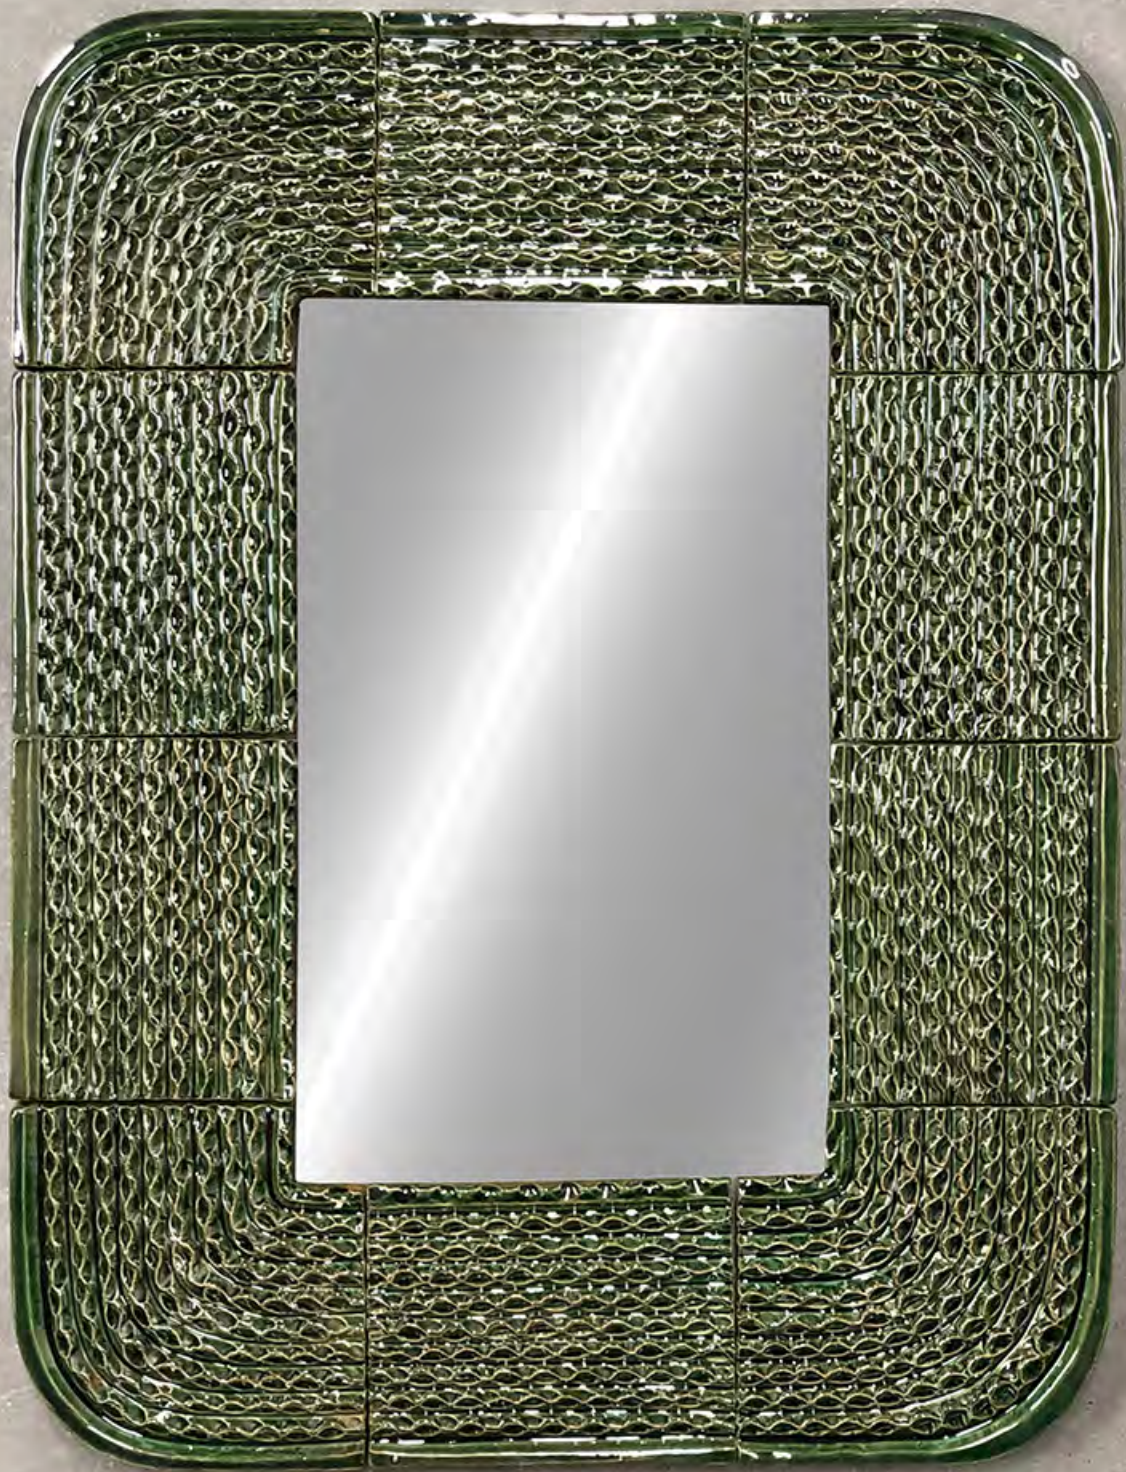

Arbiter Collection
Mirror Inventory #216

cocobolo Ceramics Art & Design

195 Chrystie Street Suite 402D NYC Tel 212-982-9288 Cell 917-847-7846 www.cocobolodesign.com