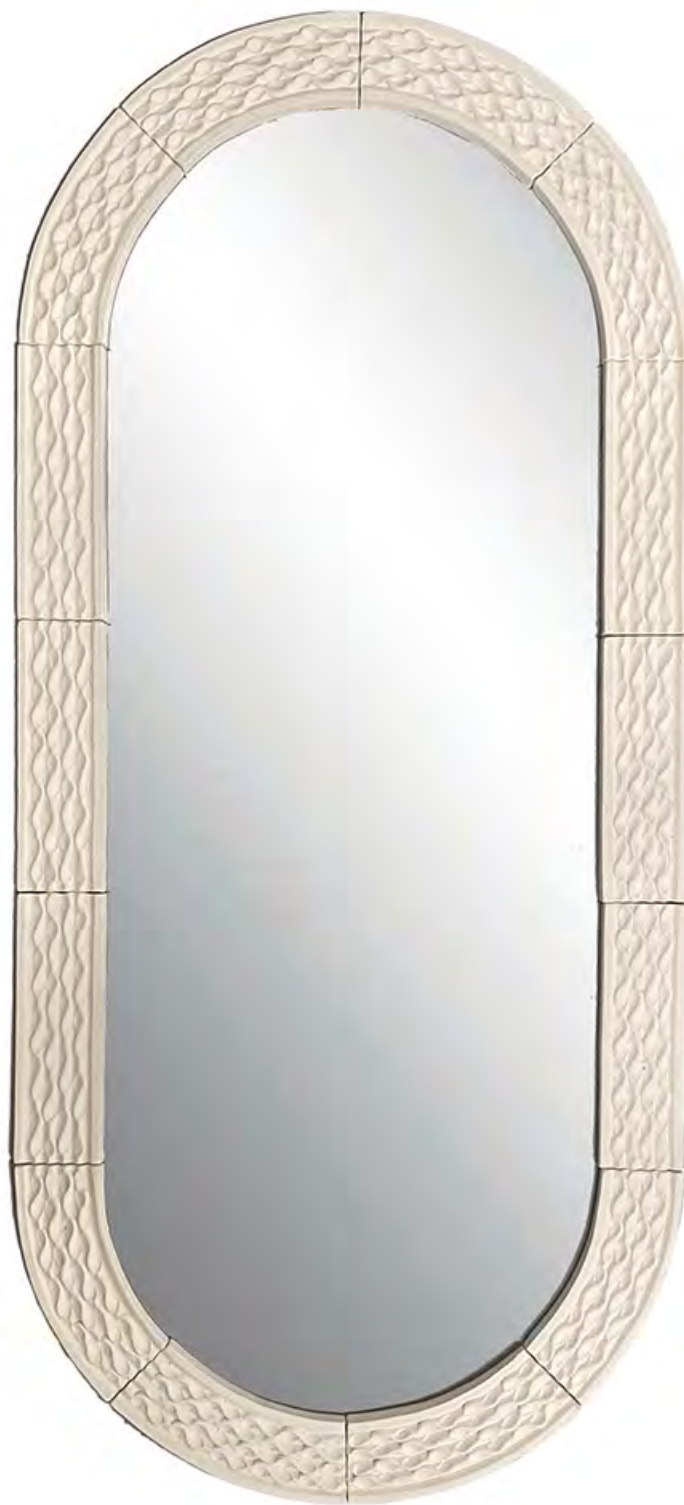

Arbiter Collection / Benjamin Wiener
Rivulet Oval Mirror 19" W x 50" H Inventory #Arbiter216

cocobolo Ceramics Art & Design

195 Chrystie Street Suite 402D NYC Tel 212-982-9288 Cell 917-847-7846 www.cocobolodesign.com