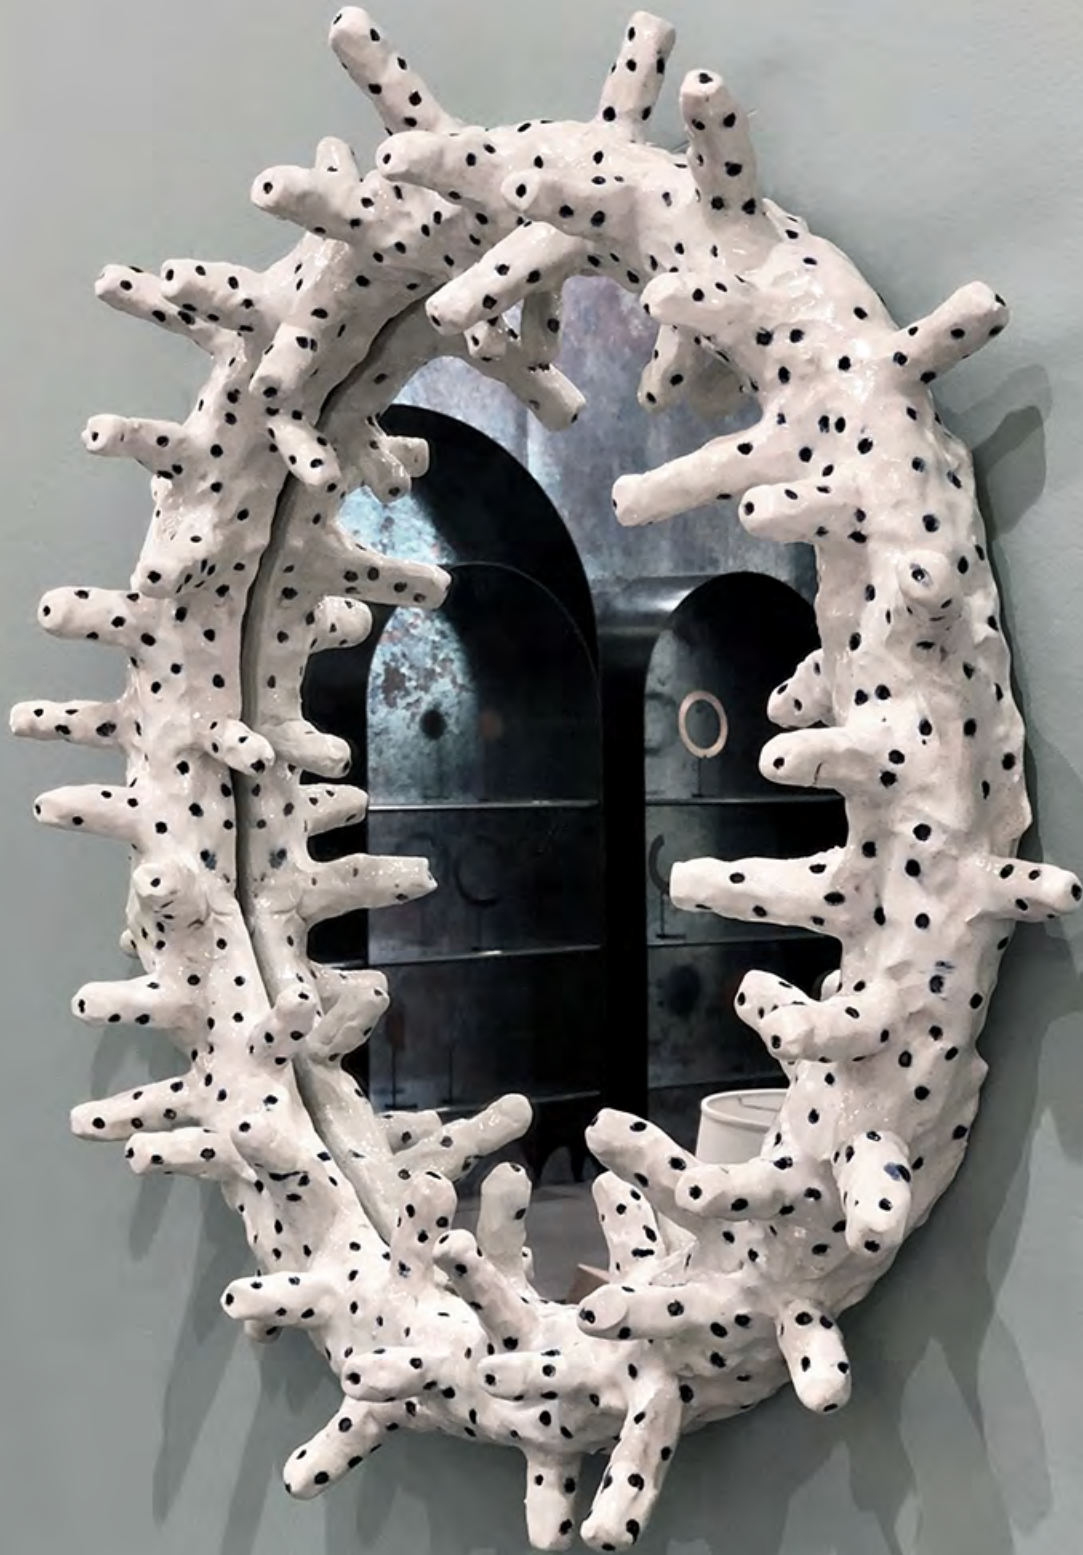

Arbiter Collection
Coral Mirror 26" Diameter #Arbiter214

cocobolo Ceramics Art & Design

195 Chrystie Street Suite 402D NYC Tel 212-982-9288 Cell 917-847-7846 www.cocobolodesign.com