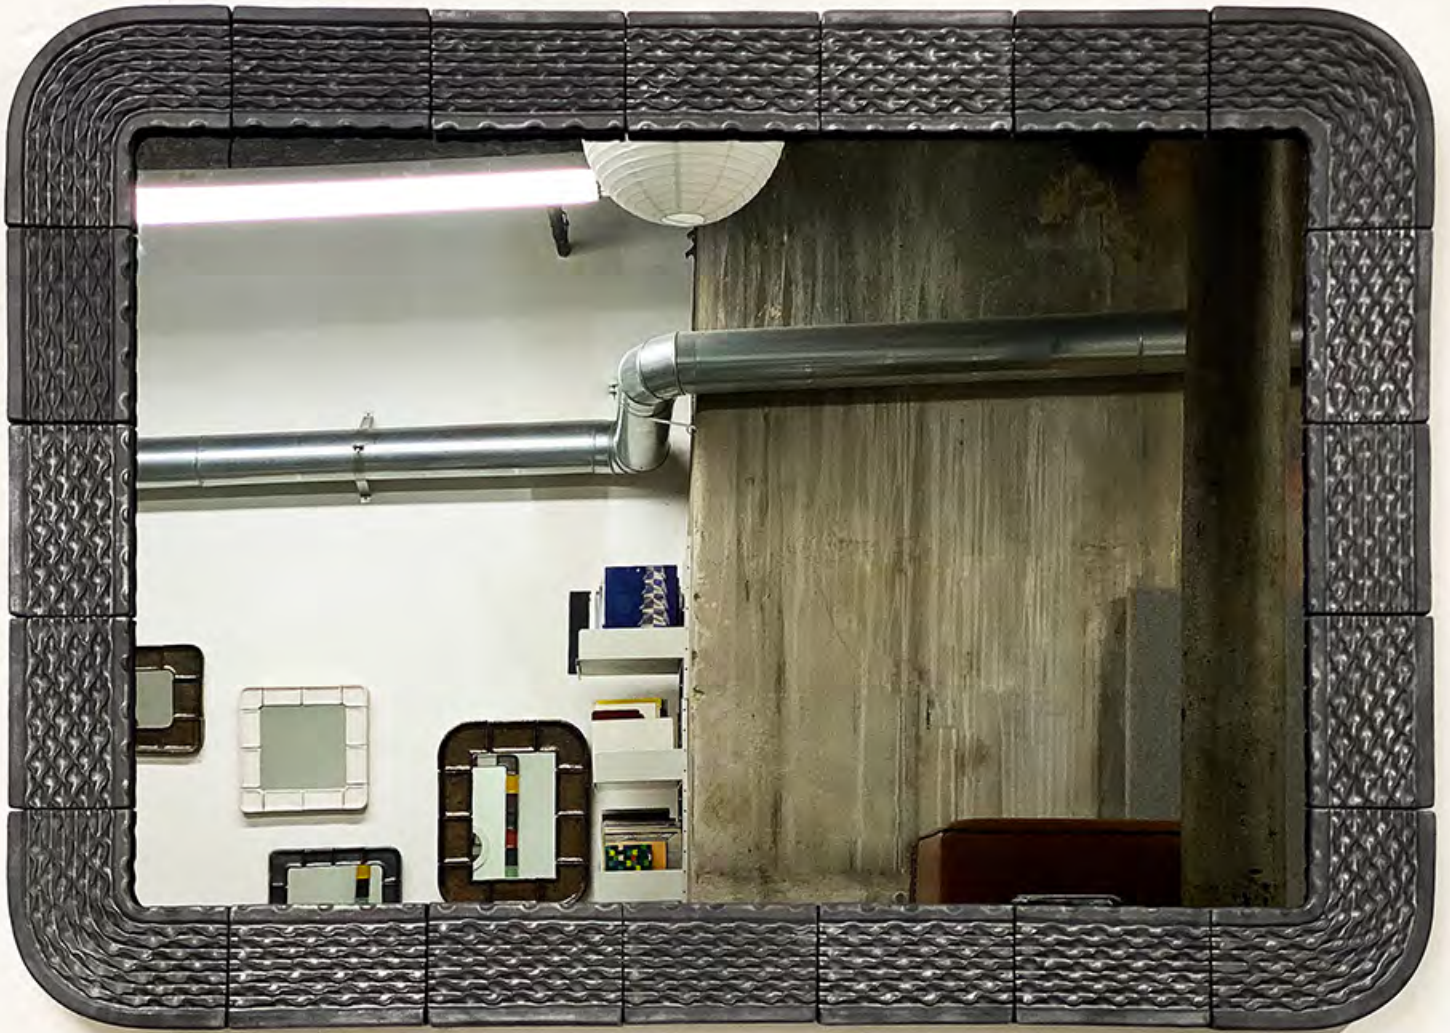

195 Chrystie Street Suite 402D NYC Tel 212-982-9288 Cell 917-847-7846 www.cocobolodesign.com

Arbiter Collection
Mirror #Arbiter216

cocobolo Ceramics Art & Design

195 Chrystie Street Suite 402D NYC Tel 212-982-9288 Cell 917-847-7846 www.cocobolodesign.com